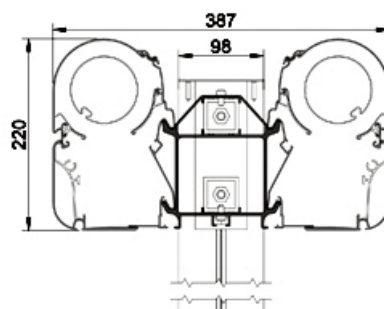

AWNINGS • BLINDS • SHUTTERS

AURORA LEAP

Haitian - The ultimate, fully enclosed cassette twin awning

Product Information

- > Based on two Bahamas awnings mounted back to back on a sturdy aluminium goal post type framework
- > Choice of flowerbox base for freestanding or sleeves to hold into the ground

Maximum width:
6,000mm in a single unit

Projections available:
1,500mm/2,000mm/2,500mm/3,000mm