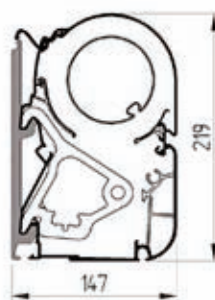

AWNINGS • BLINDS • SHUTTERS

AURORA LEAP

Full Cassette - The ultimate, fully enclosed, multiple fix cassette awning

Product Information

- > Corrosion resistant, powder coated, extruded aluminium framework
- > Stainless steel components for long lasting durability
- > Slim, flush fitting full cassette, ensures the fabric and components are protected from all types of inclement weather and insects when closed away
- > 71mm high quadruple cable, twin spring arms for optimum fabric tension at every position
- > Fully adjustable angle from 5° to 38° for ultimate sun protection all year round
- > Ceiling fix brackets available for mounting awning to soffits

Maximum width:

7,000mm in a single unit or
13,000mm as a coupled unit

Projections available:

1,500mm/2,000mm/2,500mm/
3,000mm/3,500mm/3,750mm

Standard frame colours (RAL):

White 9010/Brown 8019/Cream 9001/
Ivory 1015/Stainless Steel Effect