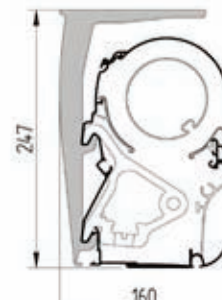

AWNINGS • BLINDS • SHUTTERS

AURORA LEAP

Full Cassette - The ultimate, fully enclosed, multiple fix cassette awning

Product Information

- > Corrosion resistant, powder coated, extruded aluminium framework
- > Stainless steel components for long lasting durability
- > Slim, flush fitting full cassette, ensures the fabric and components are protected from all types of inclement weather and insects when closed away
- > 71mm high quadruple cable, twin spring arms for optimum fabric tension at every position
- > Fully adjustable angle from 5° to 38° for ultimate sun protection all year round
- > Ceiling fix brackets available for mounting awning to soffits

Maximum width:

7,000mm in a single unit or
13,000mm as a coupled unit

Projections available:

1,500mm/2,000mm/2,500mm/
3,000mm/3,500mm/3,750mm

Standard frame colours (RAL):

White 9010/Brown 8019/Cream 9001/
Ivory 1015/Stainless Steel Effect