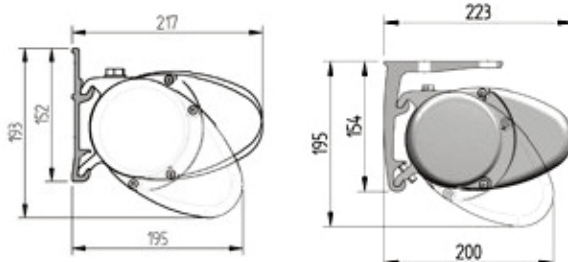

## Compact Cassette

Fully enclosed, end fix cassette awning

### Product Information

- > Corrosion resistant, powder coated, extruded aluminium framework
- > Stainless steel components for long lasting durability
- > Slim, rugby ball shaped full cassette, ensures the fabric and components are protected from all types of inclement weather when closed away
- > 66mm high twin cable, twin spring arms for optimum fabric tension at every position
- > Fully adjustable angle from 0° to 45° for ultimate sun protection all year round
- > Ceiling fix brackets available for mounting awning to soffits

**Maximum width:**  
5,500mm in a single unit

**Projections available:**  
1,500mm/2,000mm/2,500mm/3,000mm

**Standard frame colours (RAL):**  
White 9010/Brown 8019